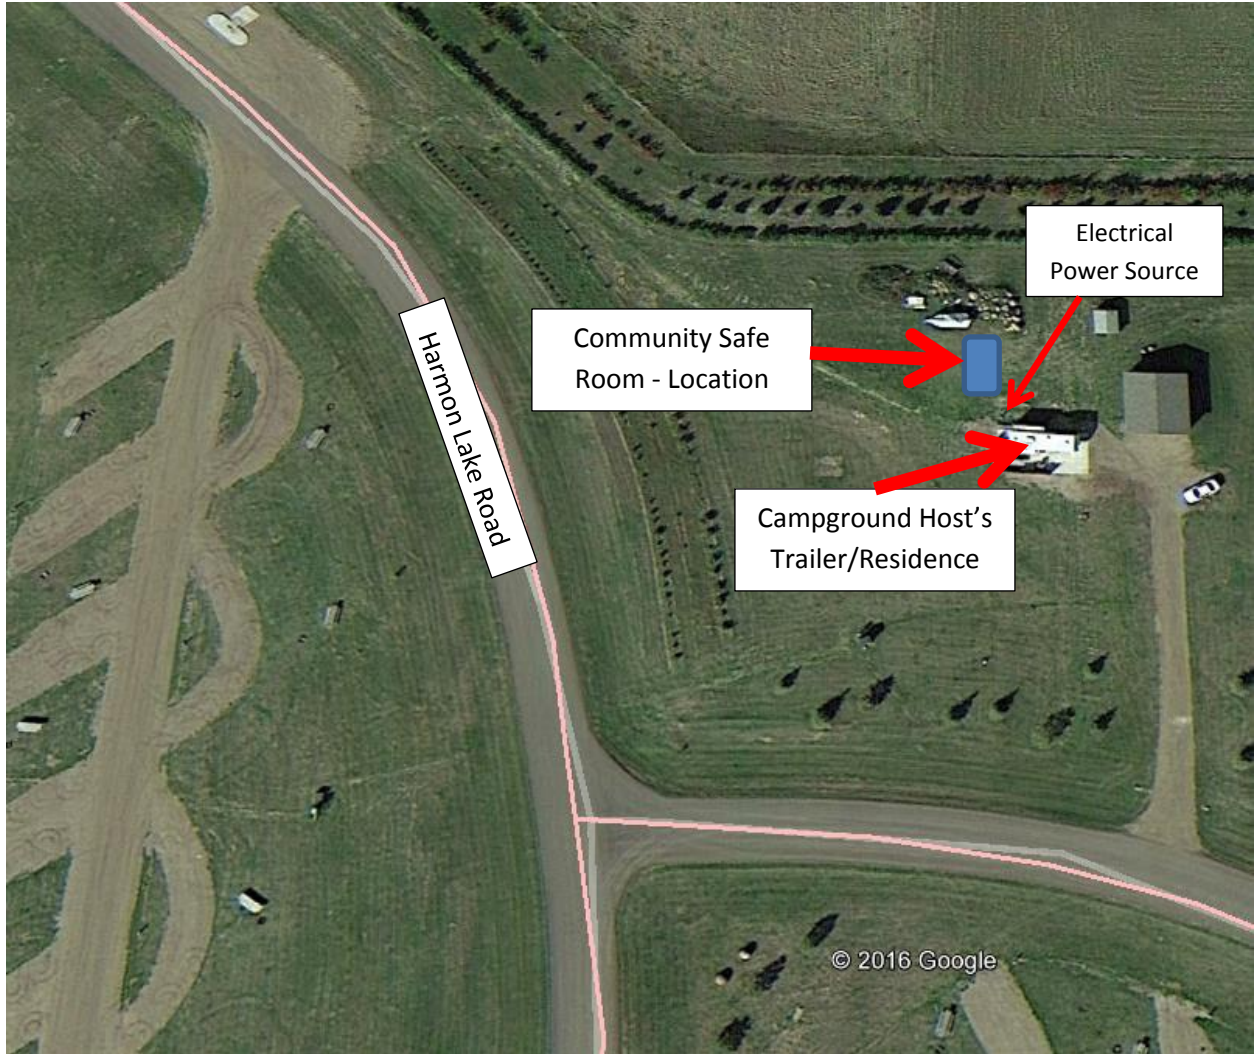

Section 9, Strip Map and Site Pictures

Harmon Lake Recreation Area Strip Map and Site Pictures

ND Hwy 1806 N is accessed while eastbound into Mandan on Interstate 94 by taking Mandan Avenue Exit 153 (MM 154) turn left onto Old Red Trail and west to ND Hwy 1806 N and then north 8-miles and turn left/west on County Road 140 then 1/5 of a mile to Harmon Lake Road and turn south to Harmon Lake Recreation Area.

Harmon Lake Recreation Area Strip Map and Site Pictures

Harmon Lake Recreation Area Strip Map and Site Pictures

Harmon Lake Recreation Area Strip Map and Site Pictures

Looking North

Harmon Lake Recreation Area Strip Map and Site Pictures

Looking Southeast