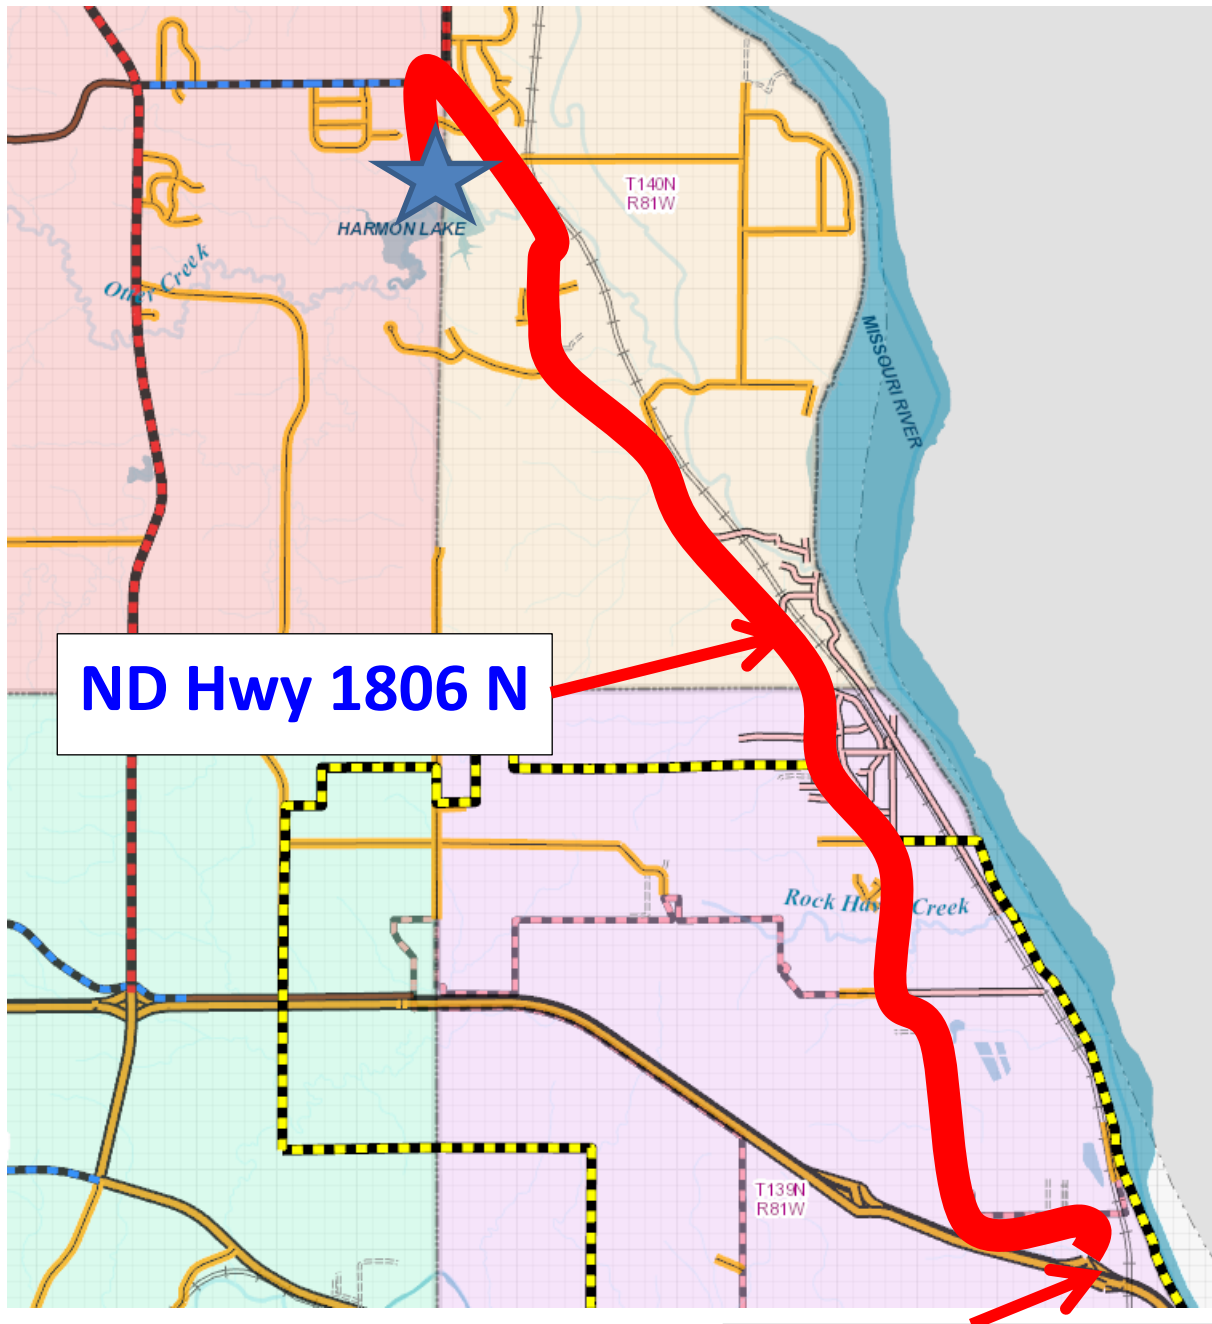

Section 9, Strip Map and Site Pictures

Harmon Lake Recreation Area Strip Map and Site Pictures

ND Hwy 1806 N is accessed while eastbound into Mandan on Interstate 94 by taking Mandan Avenue Exit 153 (MM 154) turn left onto Old Red Trail and west to ND Hwy 1806 N and then north 8-miles and turn left/west on County Road 140 then 1/5 of a mile to Harmon Lake Road and turn south to Harmon Lake Recreation Area.

Harmon Lake Recreation Area Strip Map and Site Pictures

Harmon Lake Recreation Area Strip Map and Site Pictures

Harmon Lake Recreation Area Strip Map and Site Pictures

Looking North

Harmon Lake Recreation Area Strip Map and Site Pictures

Looking Southeast