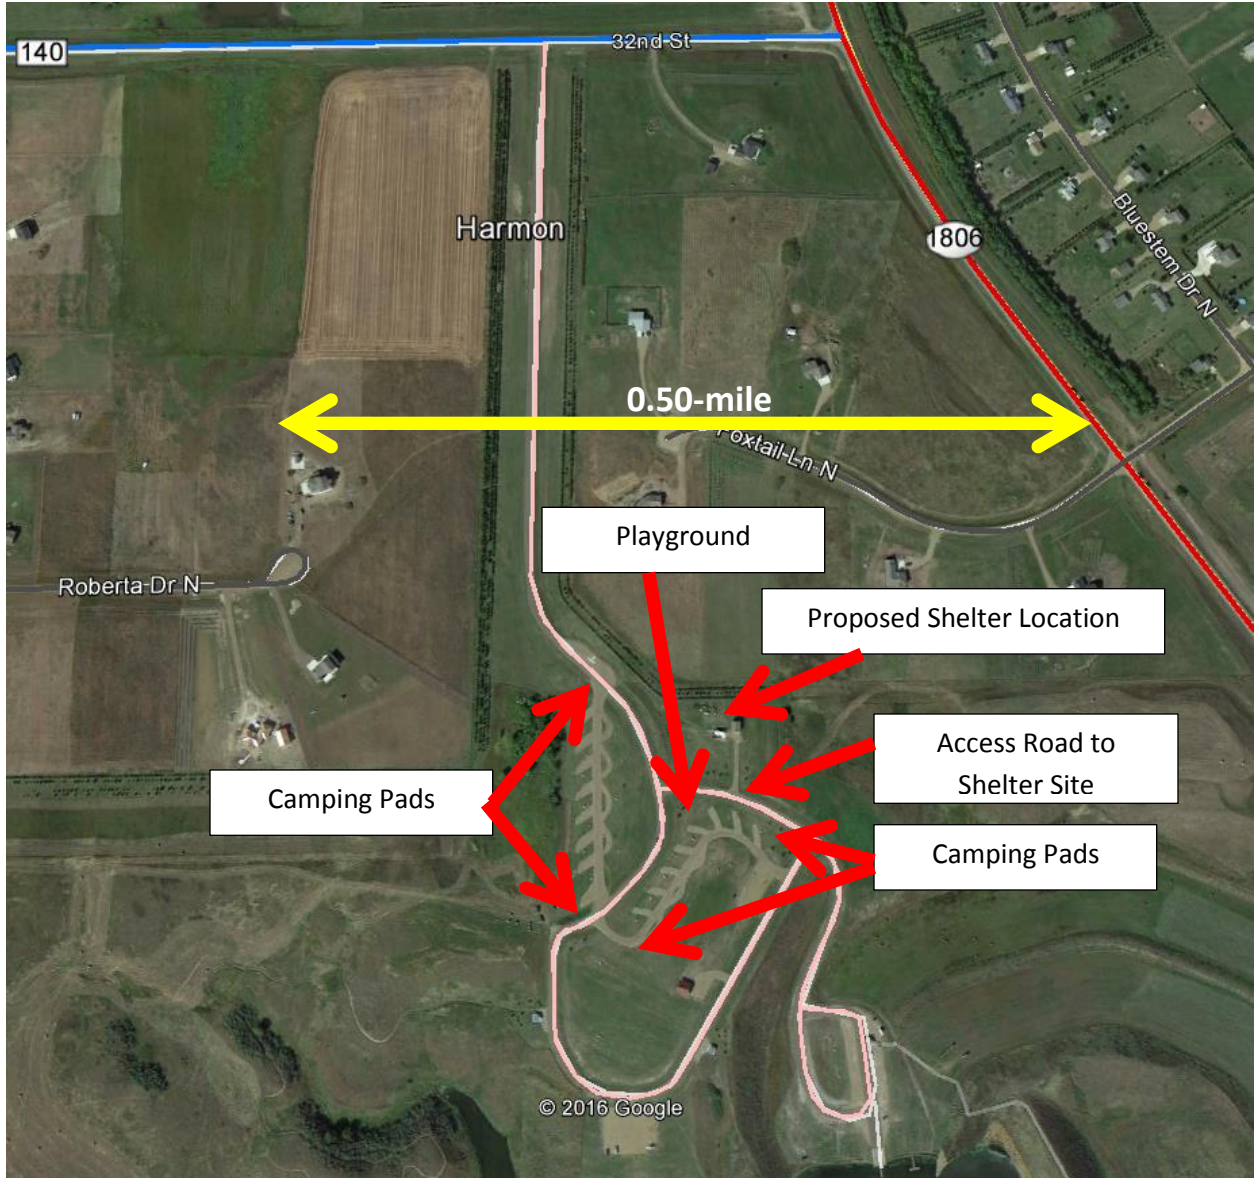

Section 9, Strip Map and Site Pictures

Harmon Lake Recreation Area Strip Map and Site Pictures

ND Hwy 1806 N is accessed while eastbound into Mandan on Interstate 94 by taking Mandan Avenue Exit 153 (MM 154) turn left onto Old Red Trail and west to ND Hwy 1806 N and then north 8-miles and turn left/west on County Road 140 then 1/5 of a mile to Harmon Lake Road and turn south to Harmon Lake Recreation Area.

Harmon Lake Recreation Area Strip Map and Site Pictures

Harmon Lake Recreation Area Strip Map and Site Pictures

Harmon Lake Recreation Area Strip Map and Site Pictures

Looking North

Harmon Lake Recreation Area Strip Map and Site Pictures

Looking Southeast