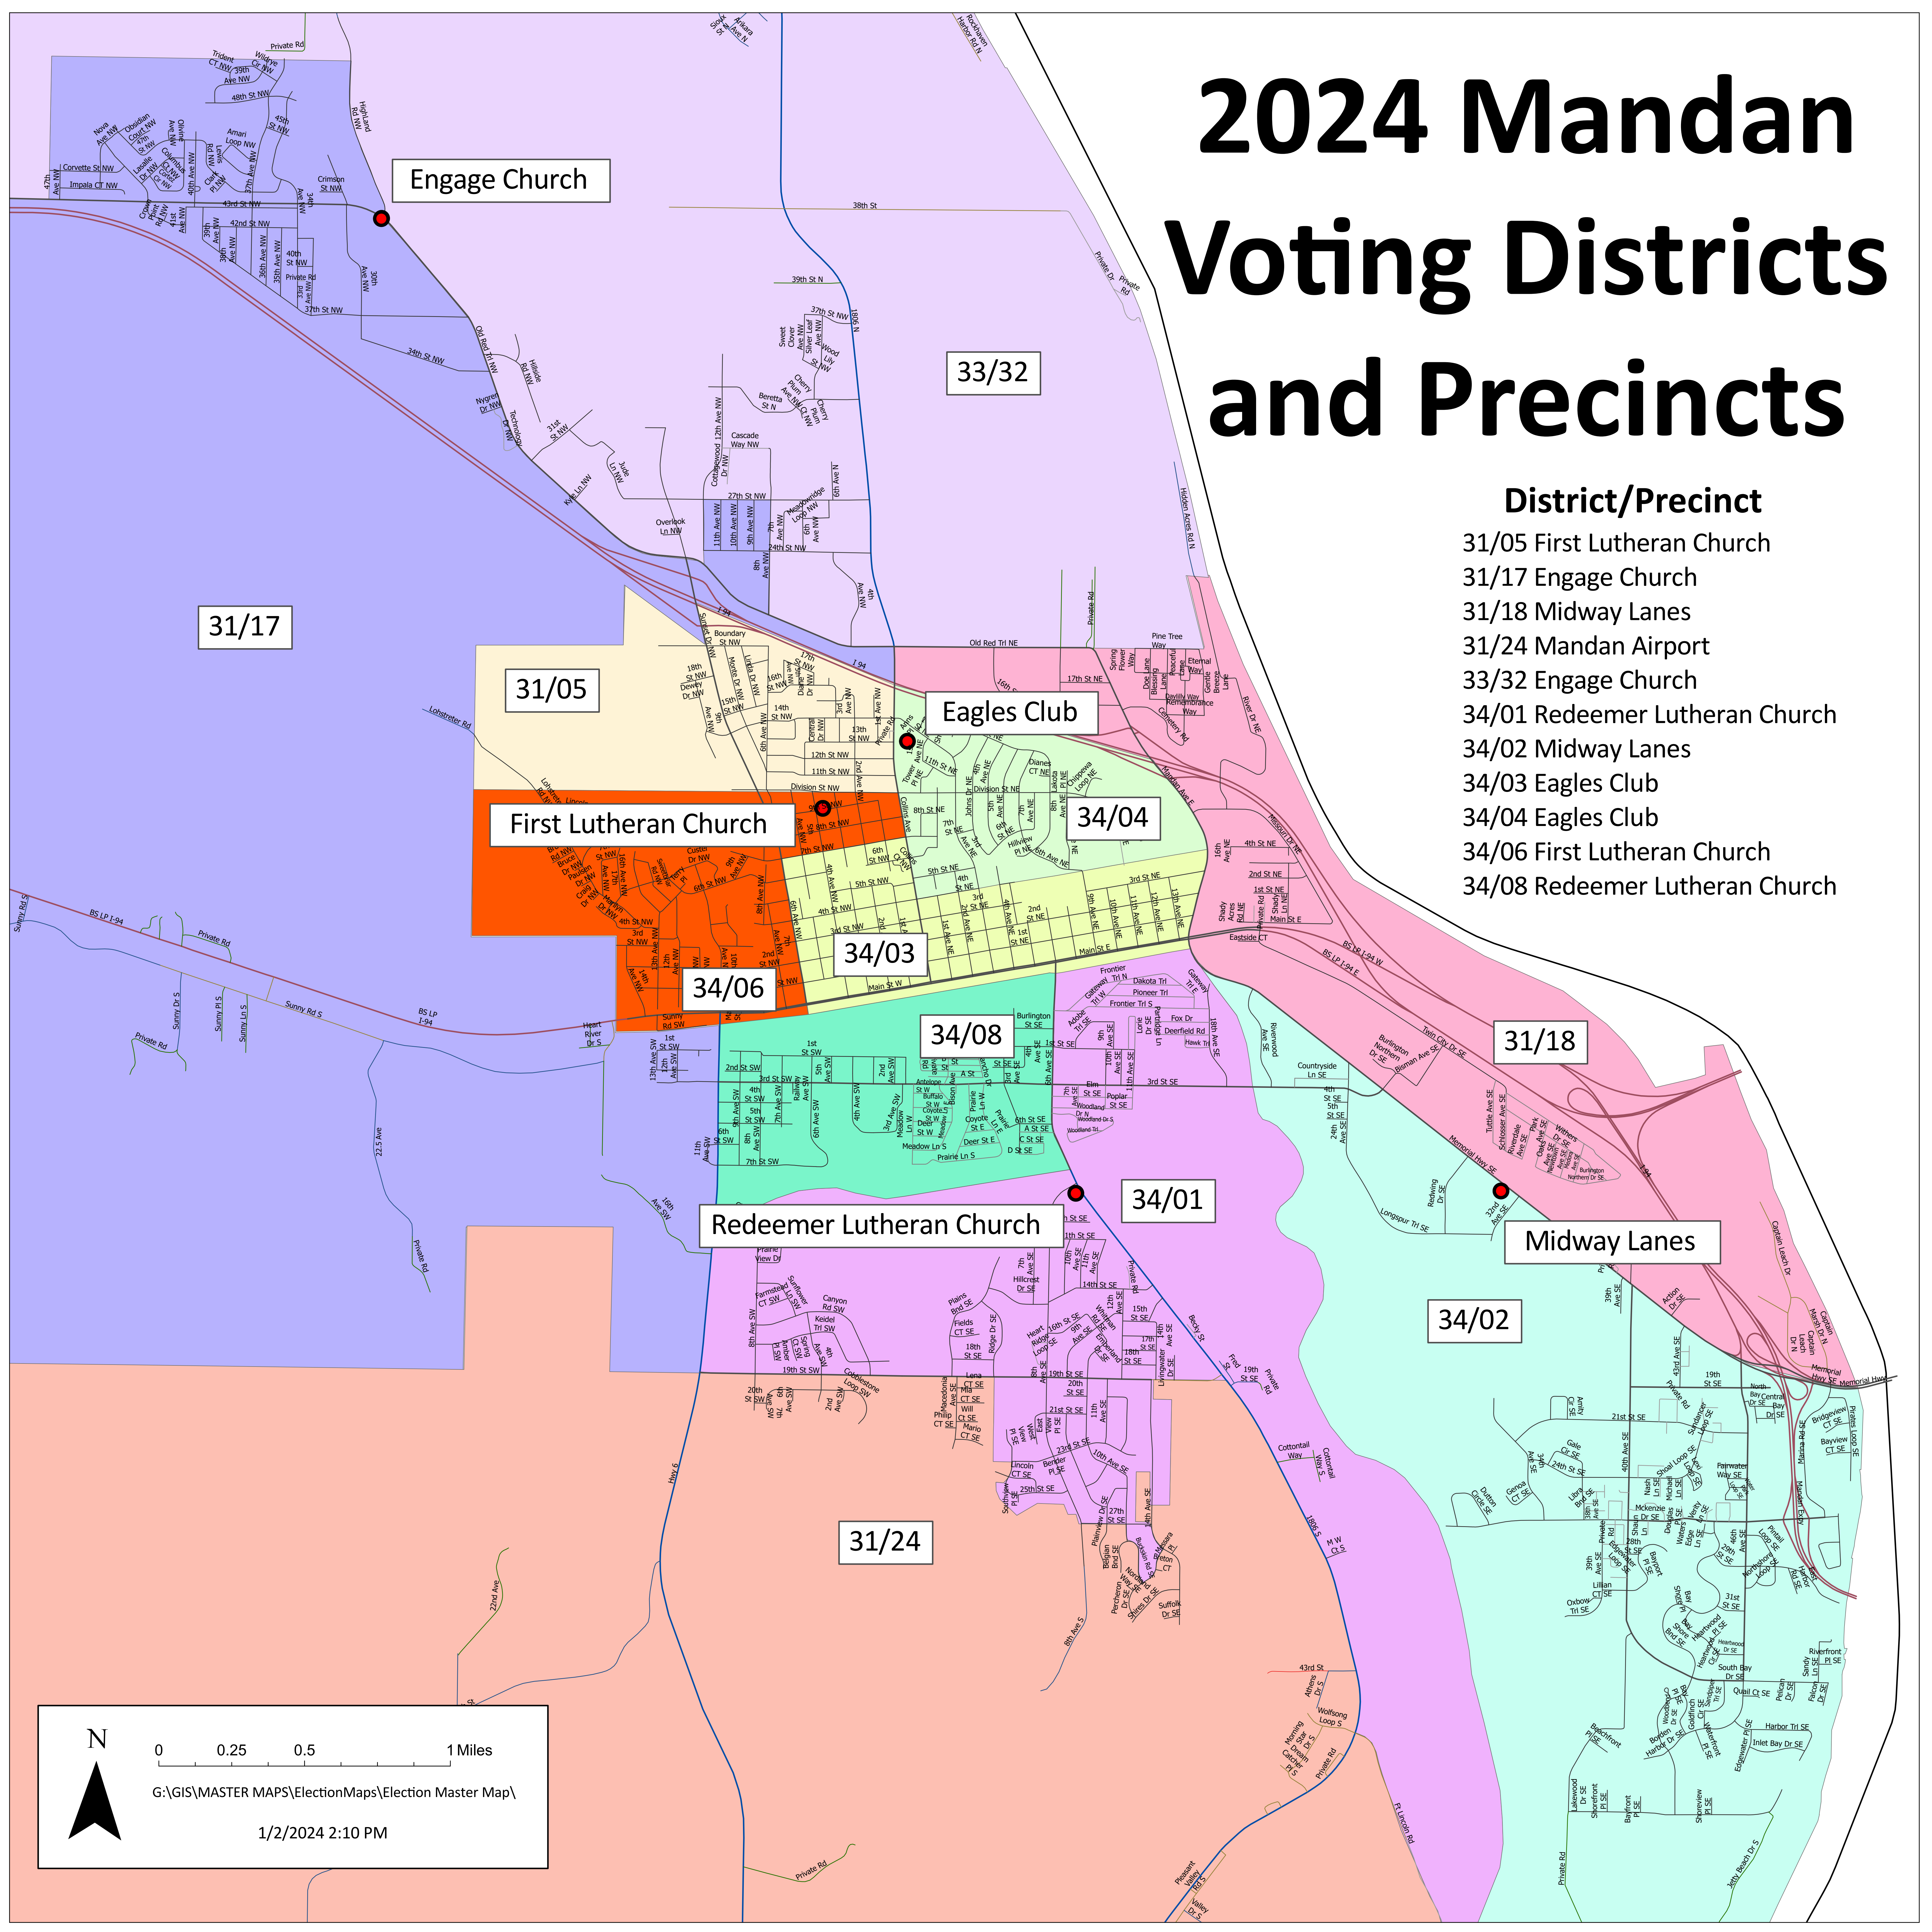

2024 Mandan Voting Districts and Precincts

District/Precinct

- 31/05 First Lutheran Church
- 31/17 Engage Church
- 31/18 Midway Lanes
- 31/24 Mandan Airport
- 33/32 Engage Church
- 34/01 Redeemer Lutheran Church
- 34/02 Midway Lanes
- 34/03 Eagles Club
- 34/04 Eagles Club
- 34/06 First Lutheran Church
- 34/08 Redeemer Lutheran Church